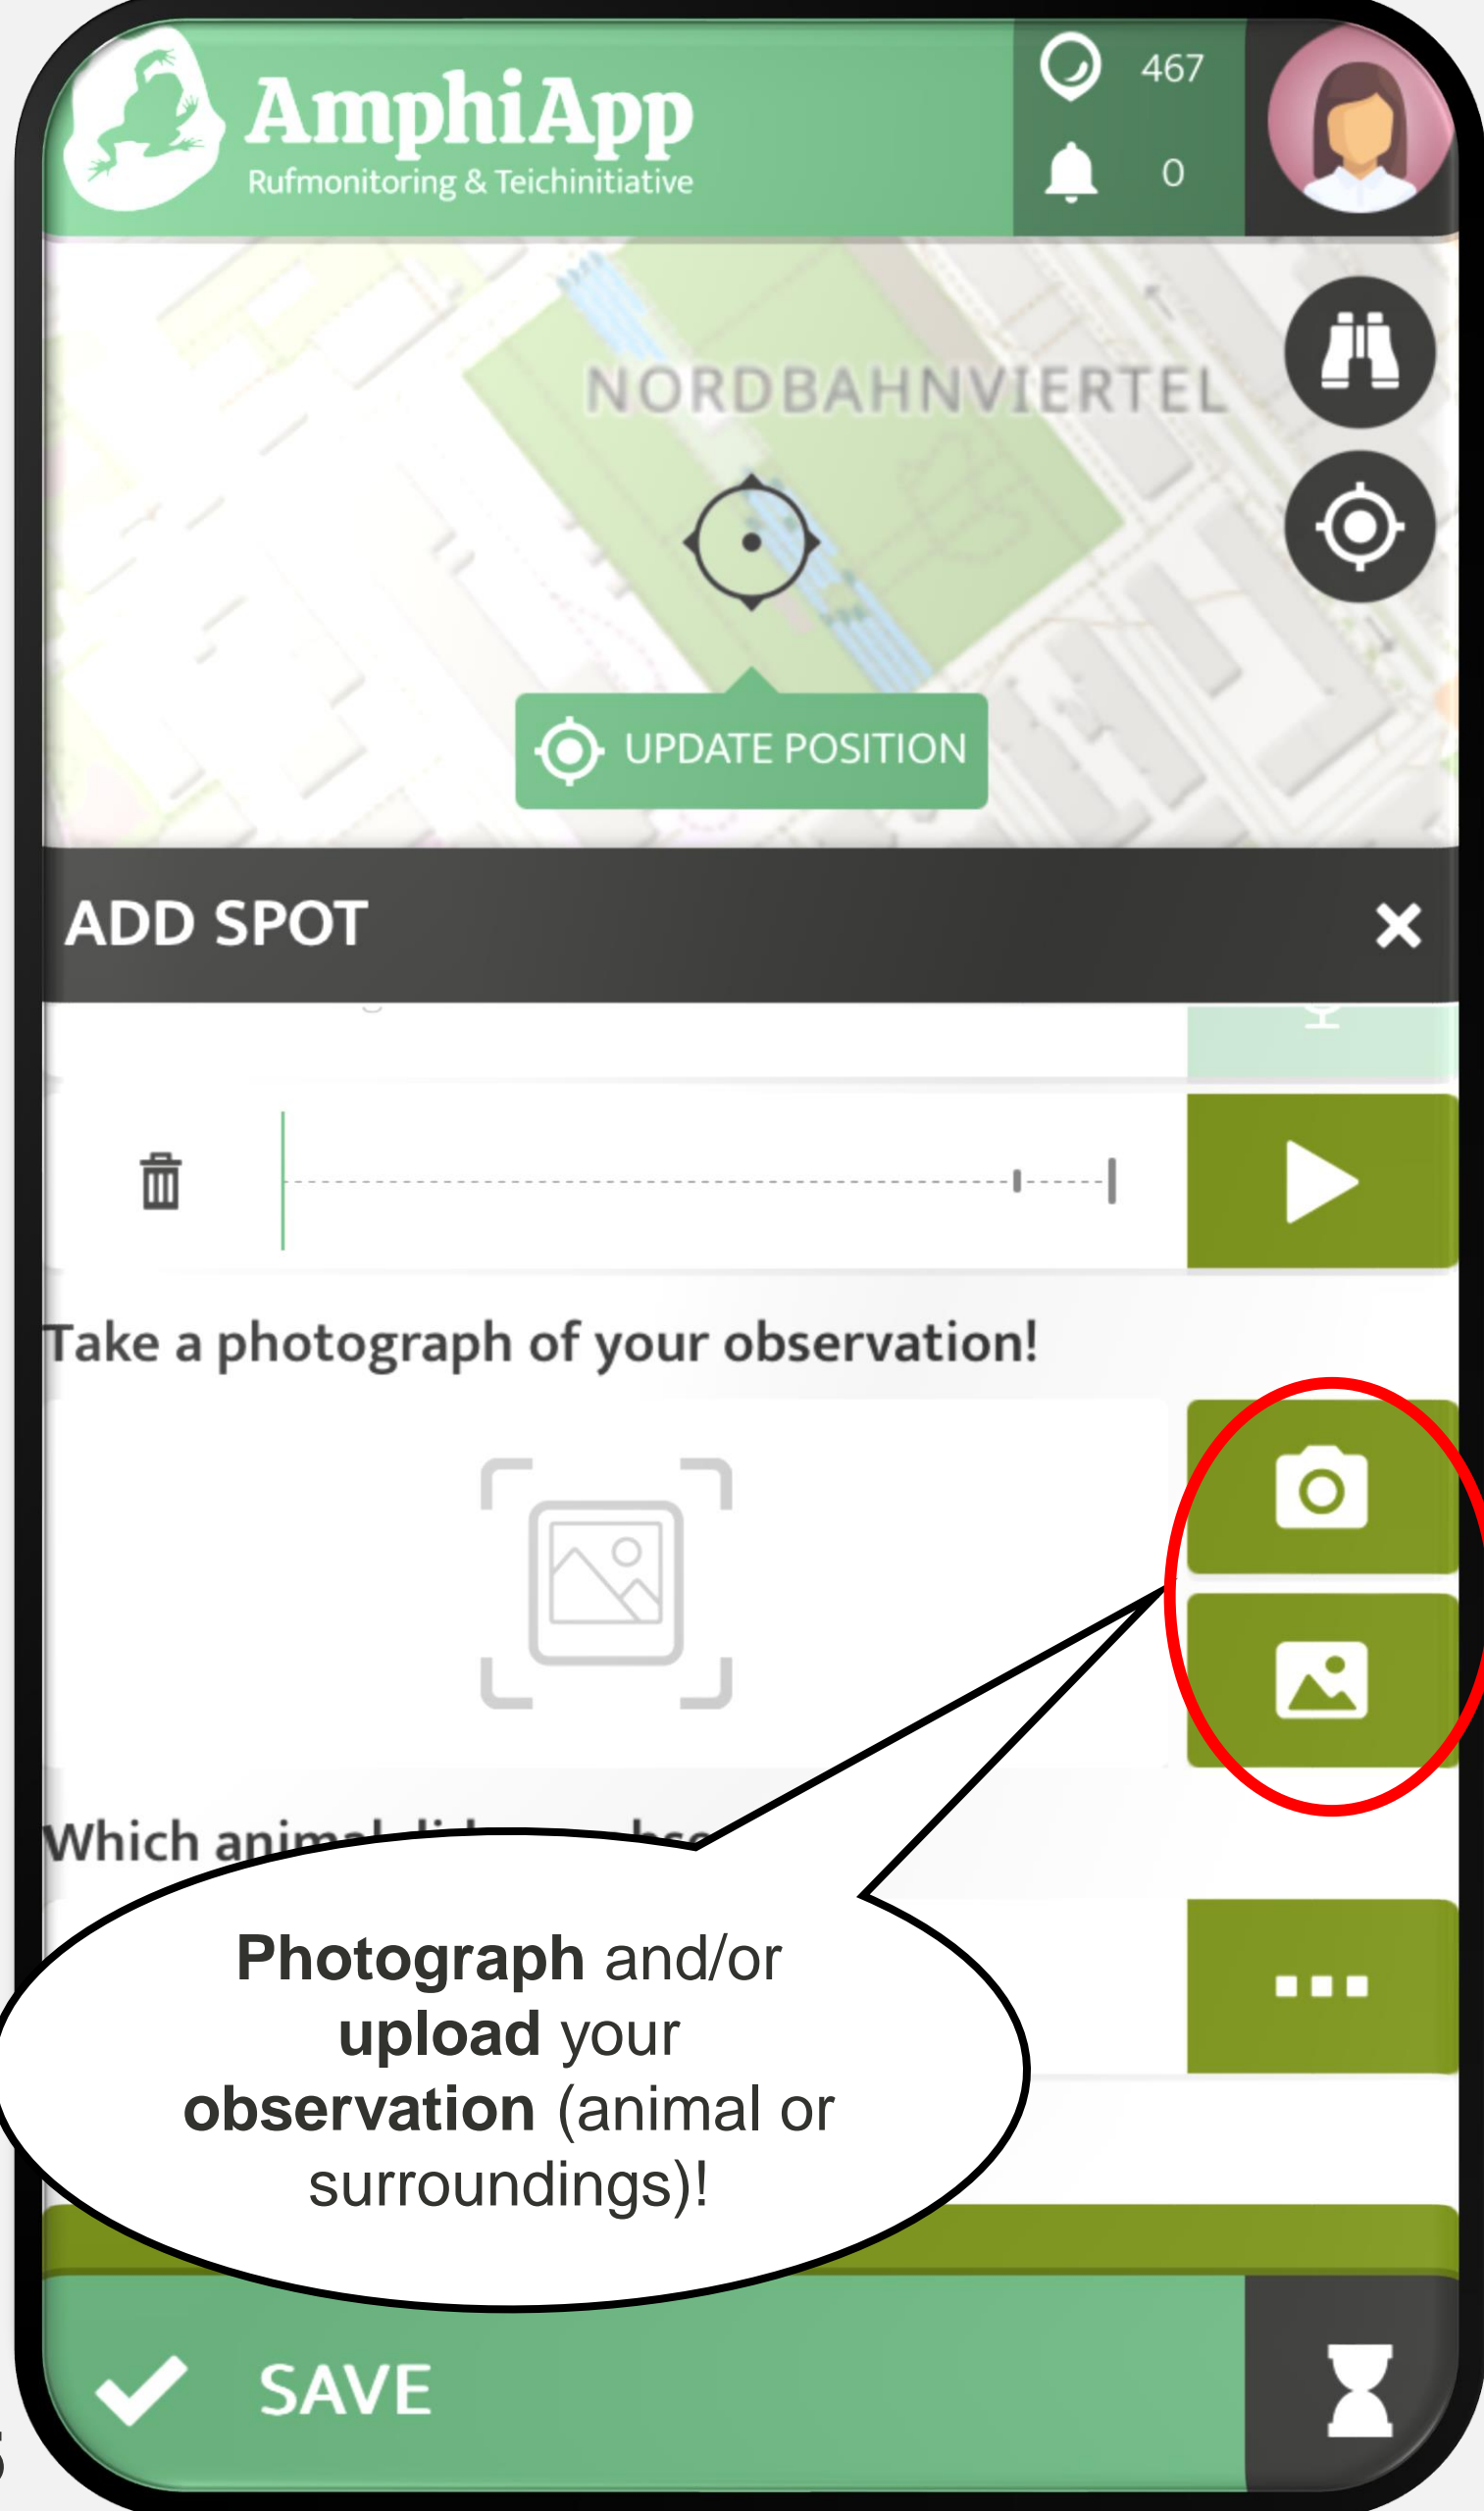

Calls can be recorded here. To do this, **press and hold the microphone!**

SPECIES

Green toad

Bufo viridis

Common toad

Bufo bufo

C

Pelob