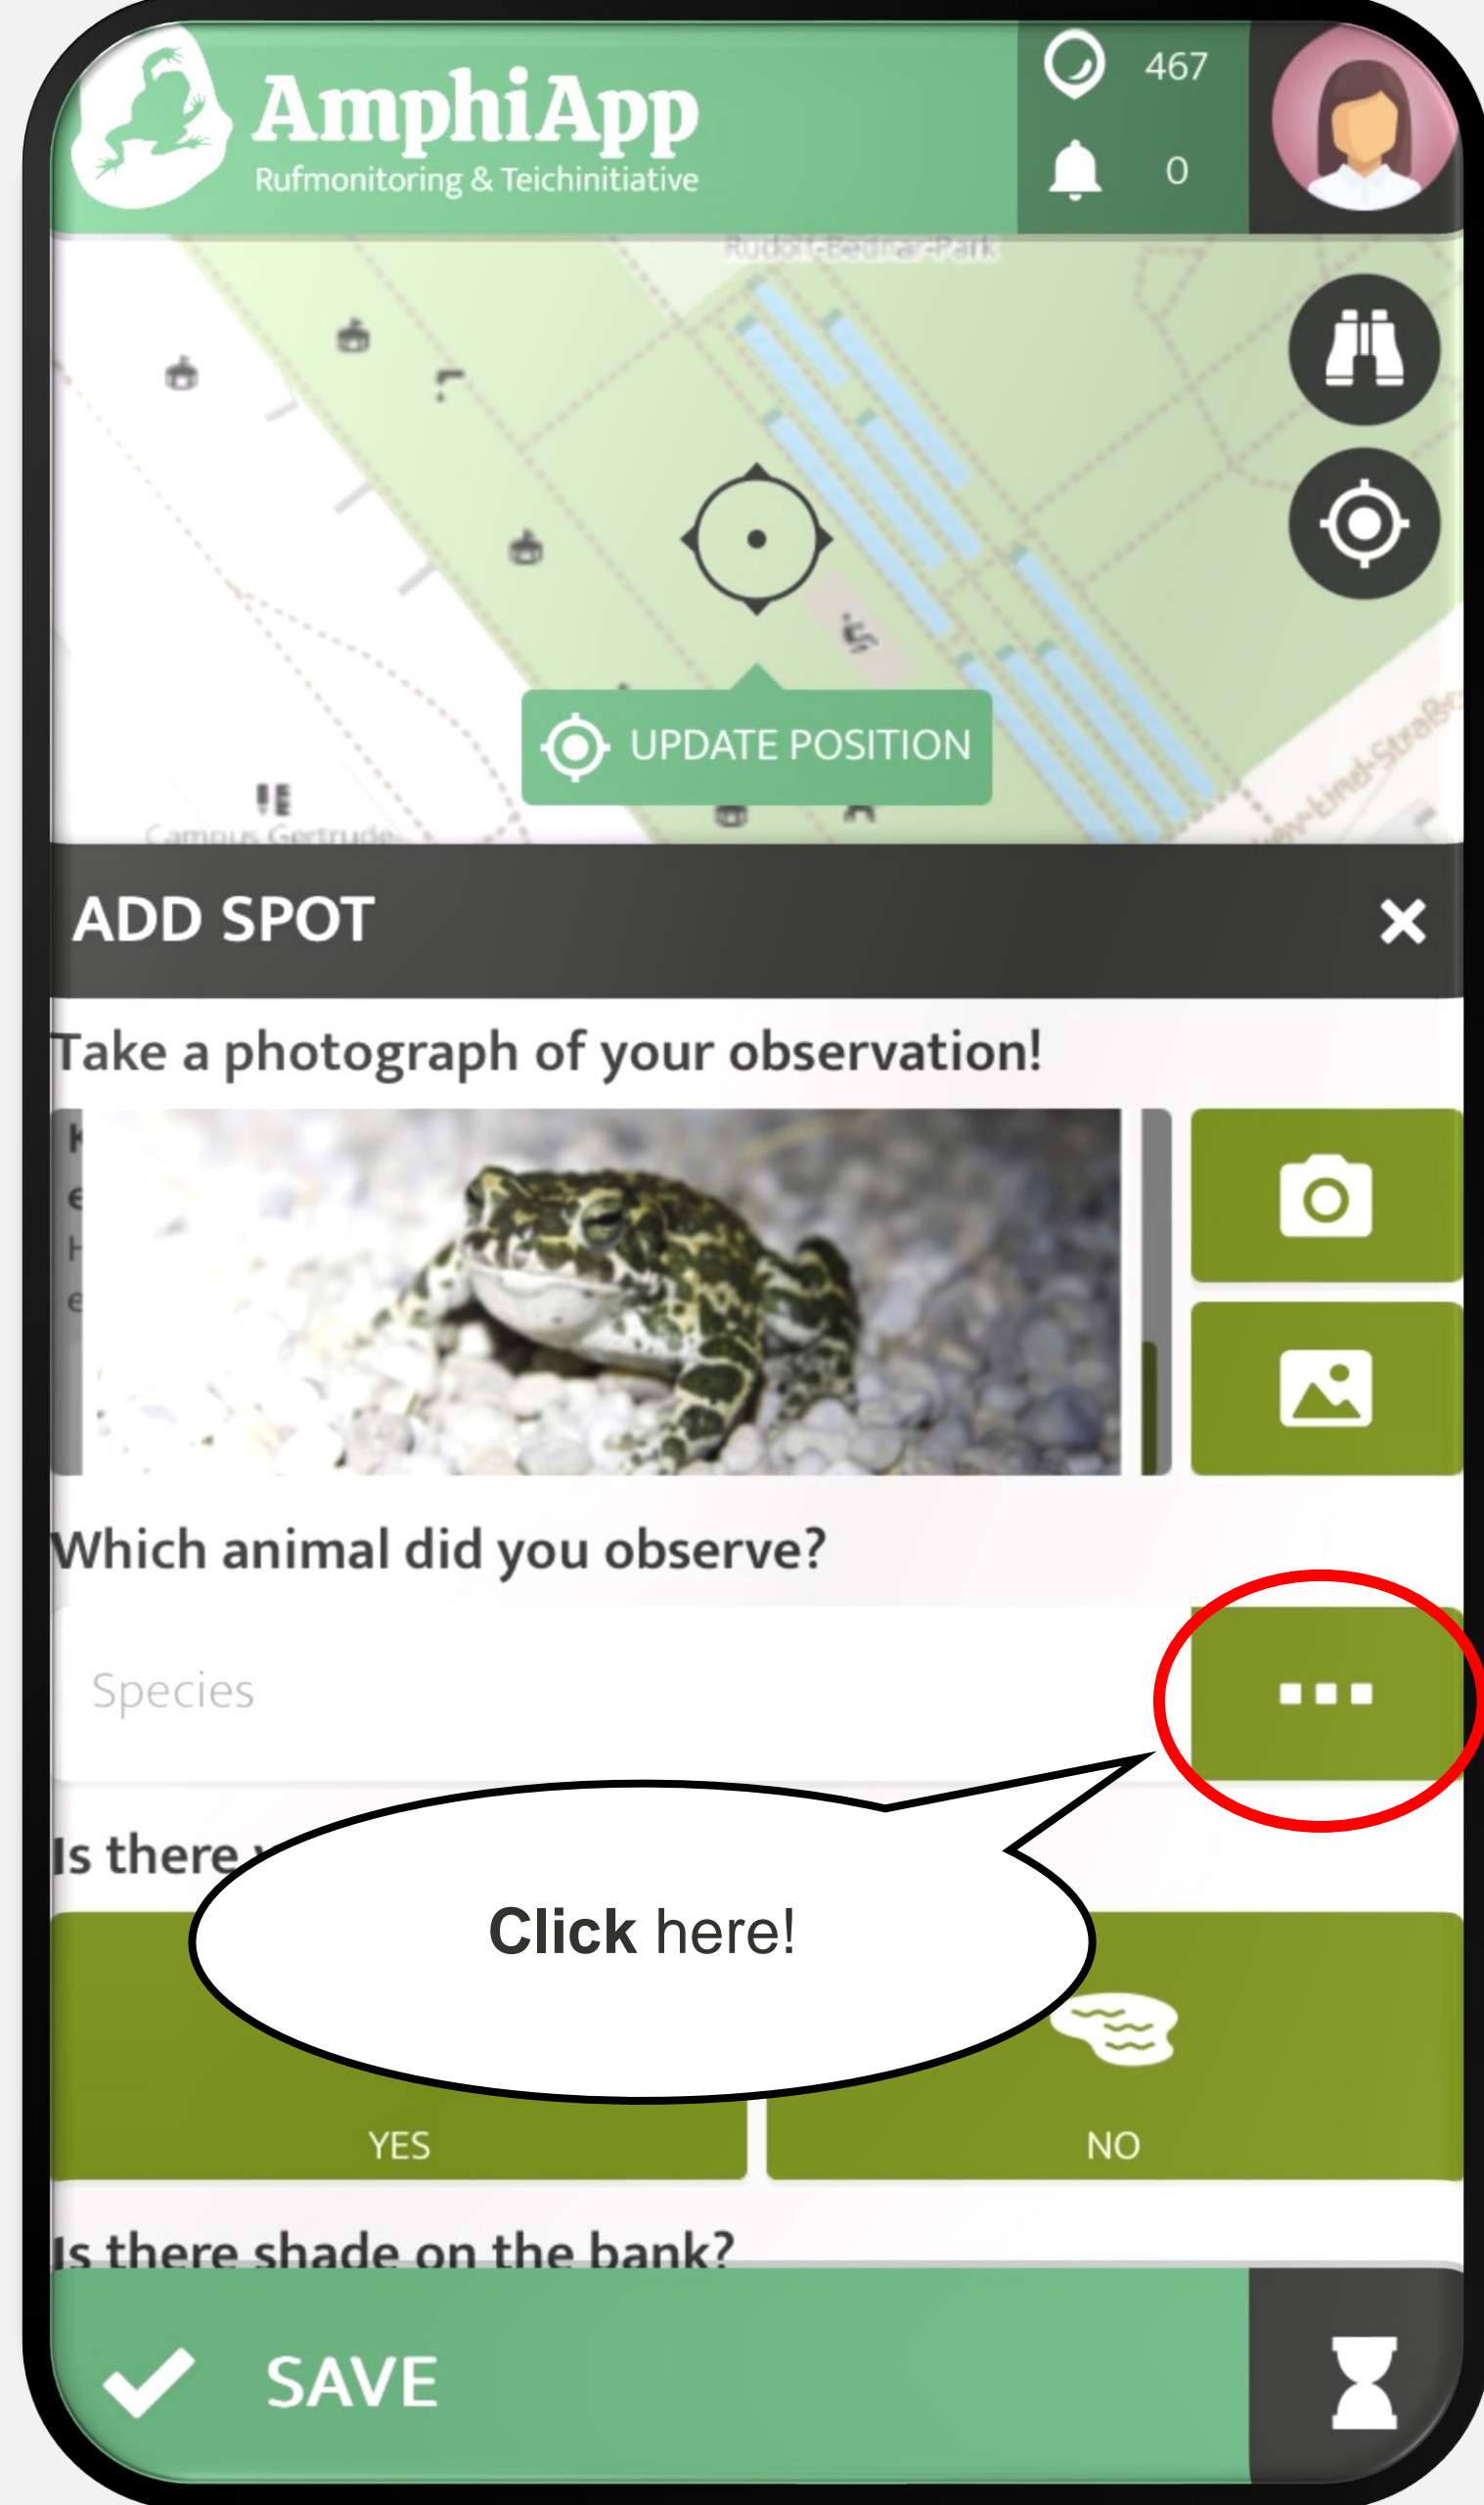

Calls can be recorded here. To do this, **press and hold the microphone!**

SPECIES

Green toad

Bufo viridis

Common toad

Bufo bufo

C

Pelob